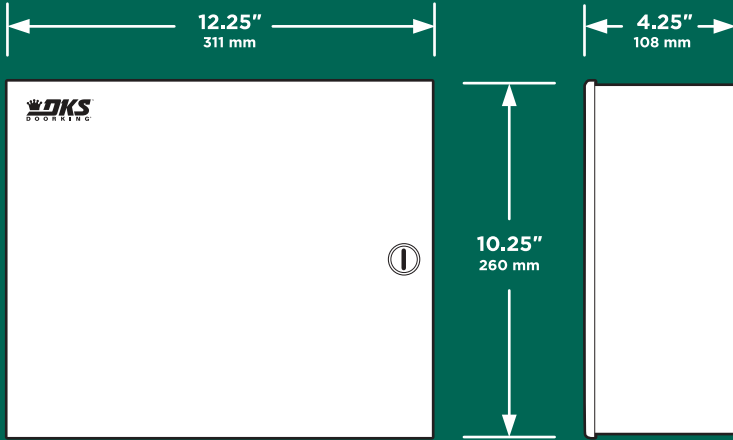

1838 MULTI-DOOR ACCESS CONTROLLER